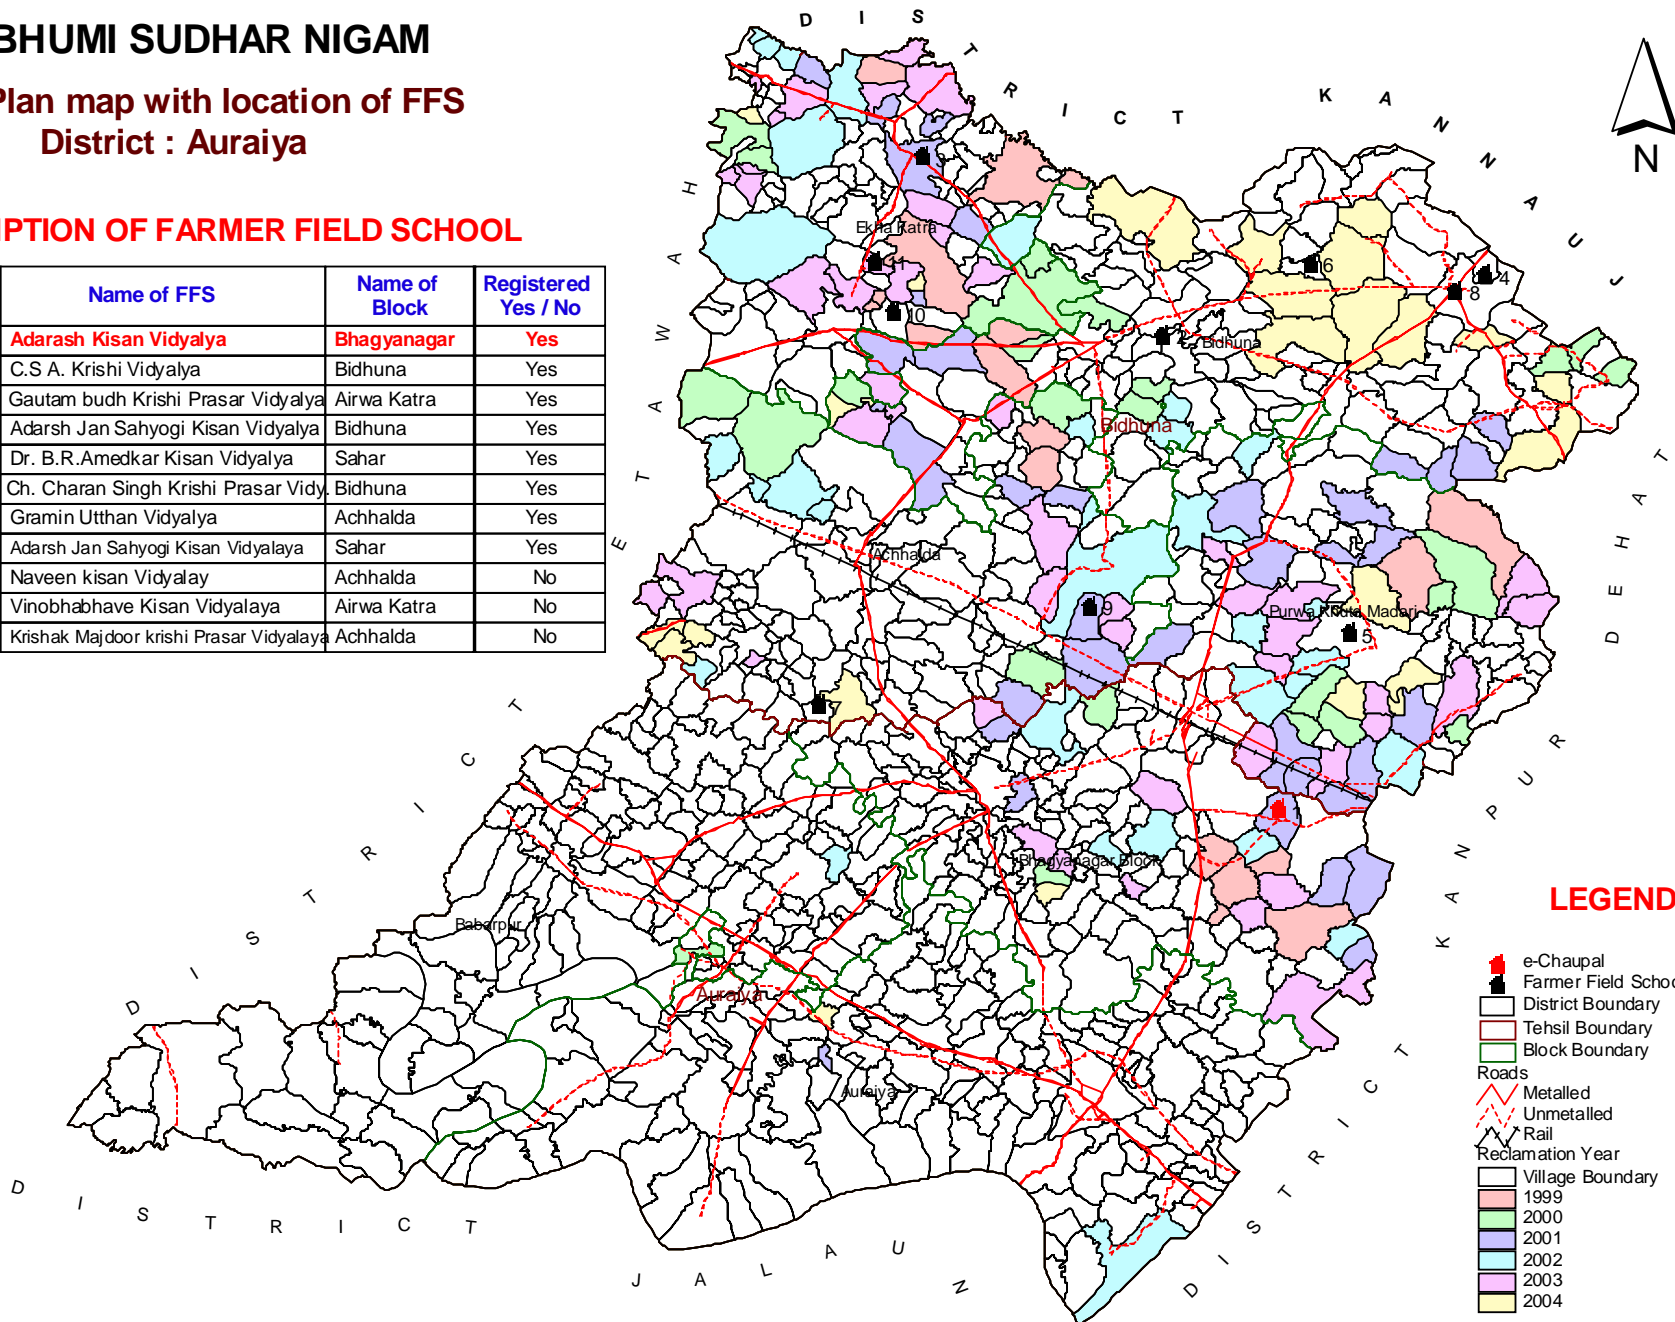

UP BHUMI SUDHAR NIGAM

Circle Plan map with location of FFS
District : Auraiya

DESCRIPTION OF FARMER FIELD SCHOOL

Sl. No.	Name of Village	Name of FFS	Name of Block	Registered Yes / No
1.	Jamauli	Adarash Kisan Vidyalya	Bhagyanagar	Yes
2.	Pusauli	C.S A. Krishi Vidyalya	Bidhuna	Yes
3.	Airwa Katra	Gautam budh Krishi Prasar Vidyalya	Airwa Katra	Yes
4.	Dahnang	Adarsh Jan Sahyogi Kisan Vidyalya	Bidhuna	Yes
5.	Pandupur	Dr. B.R.Amedkar Kisan Vidyalya	Sahar	Yes
6.	Kasehari	Ch. Charan Singh Krishi Prasar Vidy.	Bidhuna	Yes
7.	Puranpur Achhalda	Gramin Utthan Vidyalya	Achhalda	Yes
8.	Bela	Adarsh Jan Sahyogi Kisan Vidyalya	Sahar	Yes
9.	Dakhnai	Naveen kisan Vidyalya	Achhalda	No
10.	Bibipur	Vinobhabhave Kisan Vidyalya	Airwa Katra	No
11.	Subhanpur	Krishak Majdoor krishi Prasar Vidyalya	Achhalda	No

LEGEND

- e-Chaupal
- Farmer Field School
- District Boundary
- Tehsil Boundary
- Block Boundary
- Roads
 - Metalled
 - Unmetalled
- Rail
- Reclamation Year
 - Village Boundary
 - 1999
 - 2000
 - 2001
 - 2002
 - 2003
 - 2004