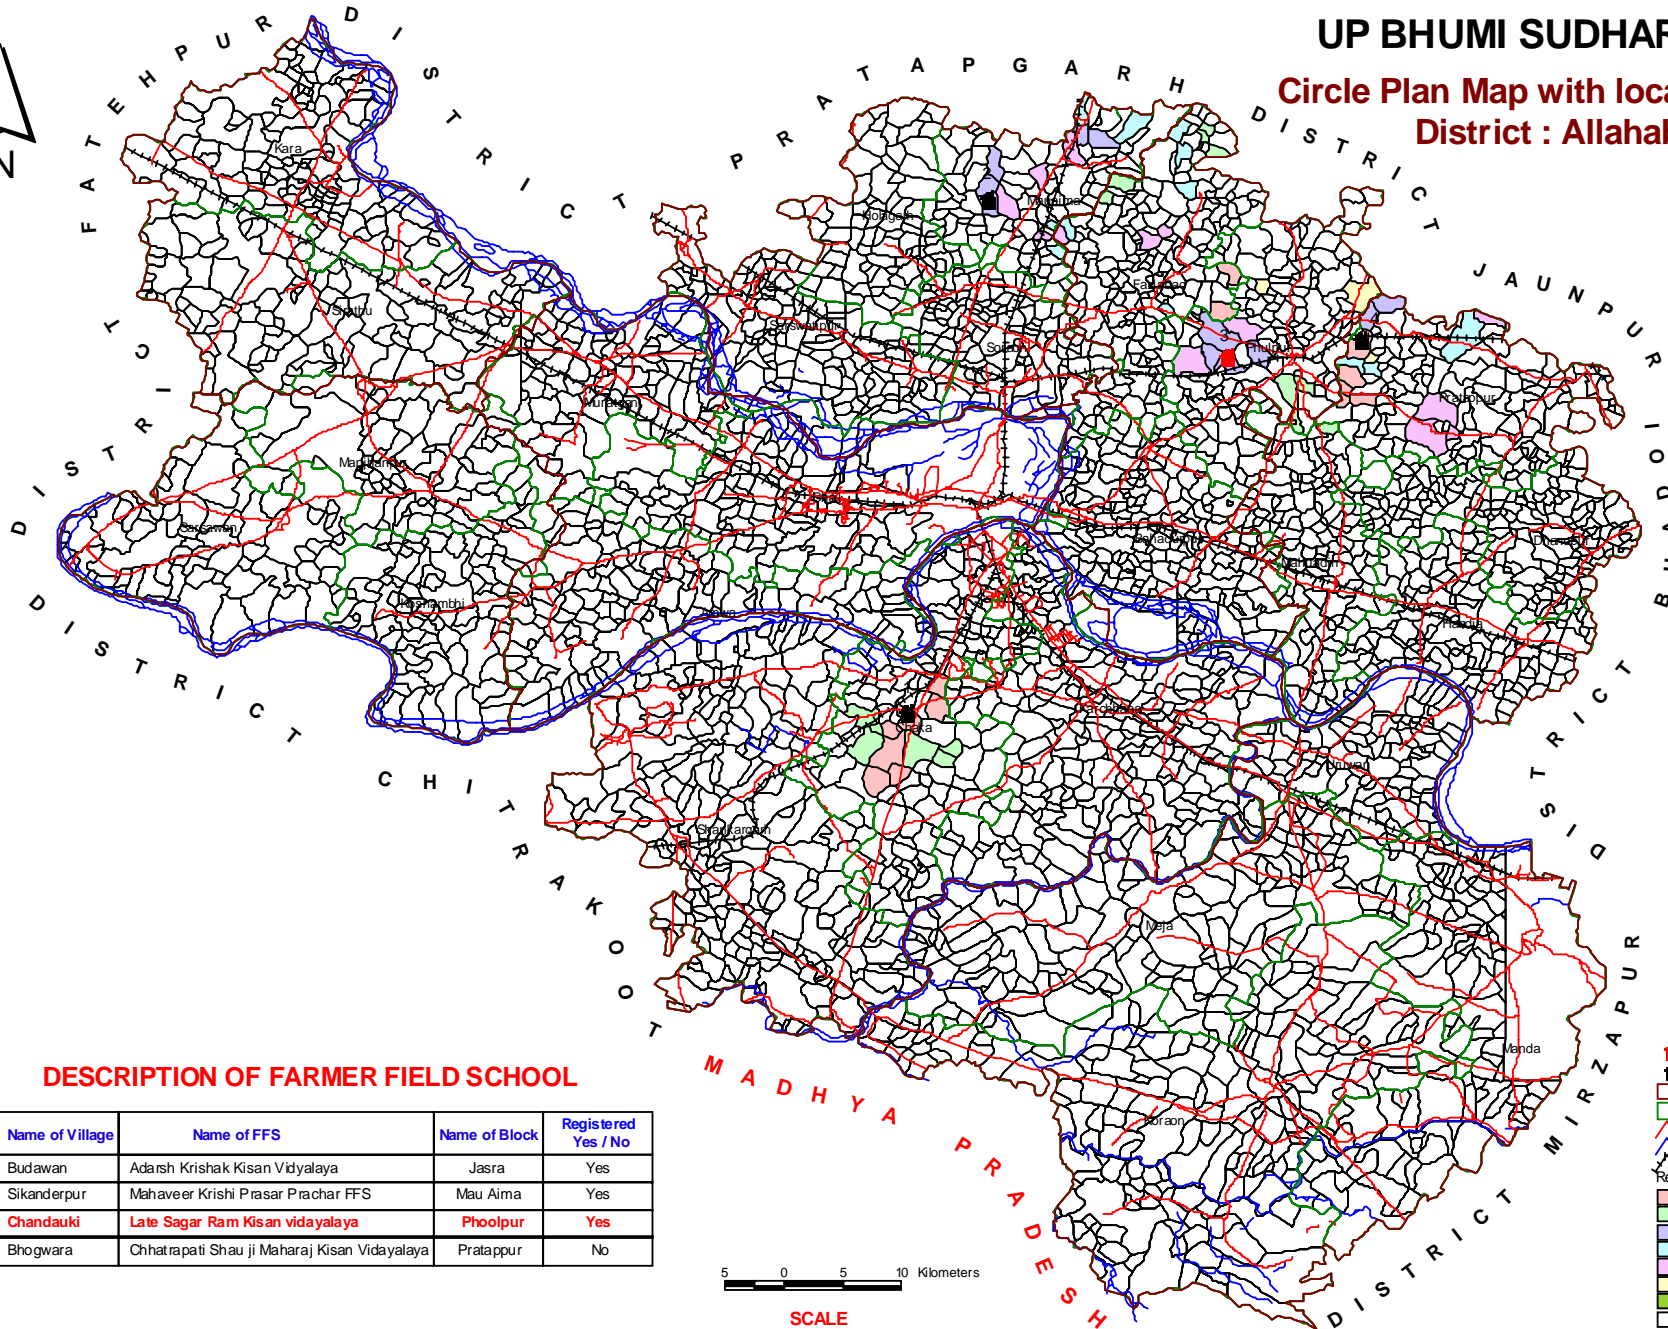

UP BHUMI SUDHAR NIGAM

Circle Plan Map with location of FFS
District : Allahabad

DESCRIPTION OF FARMER FIELD SCHOOL

Sl. No.	Name of Village	Name of FFS	Name of Block	Registered Yes / No
1.	Budawan	Adarsh Krishak Kisan Vidyalaya	Jasra	Yes
2.	Sikanderpur	Mahaveer Krishi Prasar Prachar FFS	Mau Aima	Yes
3.	Chandauki	Late Sagar Ram Kisan vidyalaya	Phoolpur	Yes
4.	Bhogwara	Chhatrapati Shau ji Maharaj Kisan Vidyalaya	Pratappur	No

5 0 5 10 Kilometers

SCALE

LEGEND

- e-Chaupal
- Farmer Field School
- Tehsil Boundary
- Block Boundary
- Metalled Road
- River
- Rail Line
- Reclamation Year
 - 1999
 - 2000
 - 2001
 - 2002
 - 2003
 - 2004
 - 2005
- Village Boundary