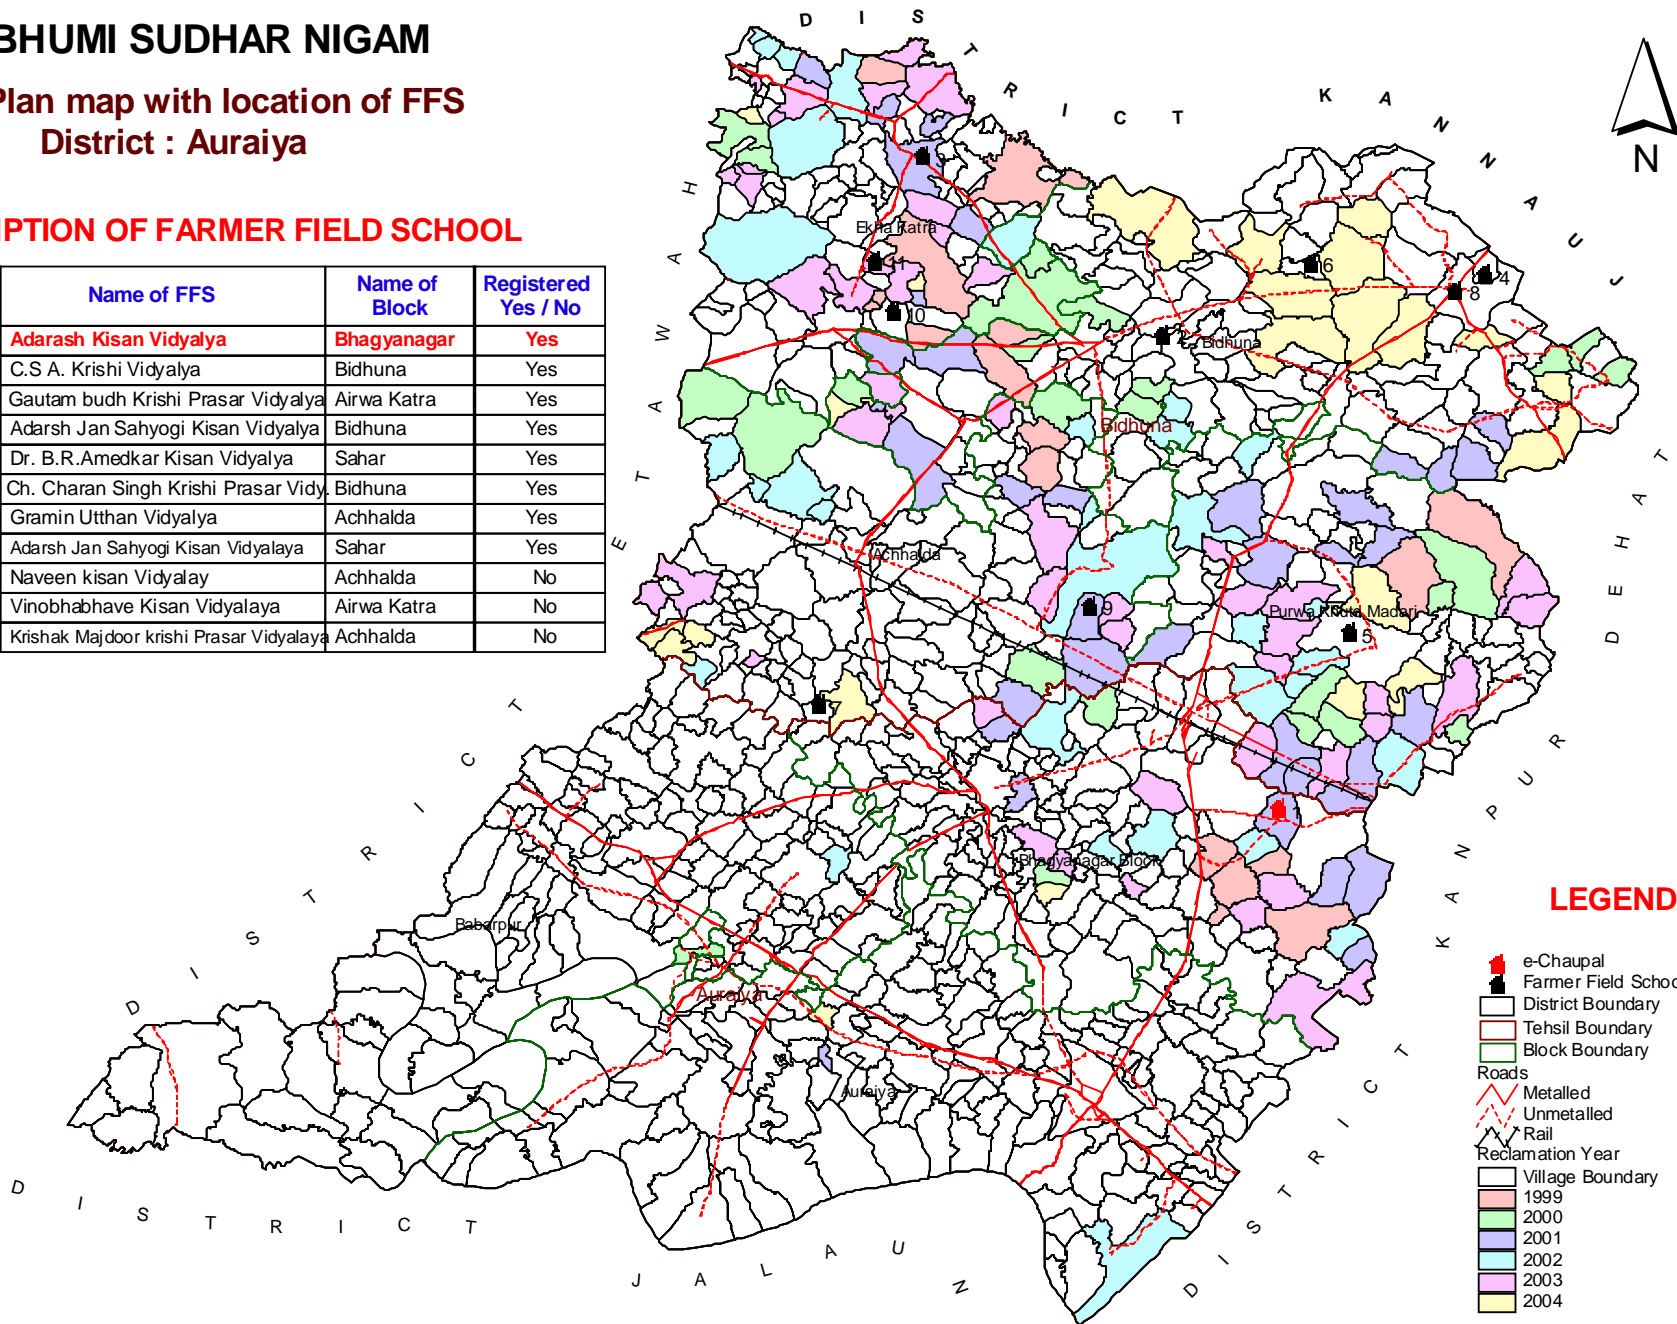

UP BHUMI SUDHAR NIGAM

Circle Plan map with location of FFS
District : Auraiya

DESCRIPTION OF FARMER FIELD SCHOOL

Sl. No.	Name of Village	Name of FFS	Name of Block	Registered Yes / No
1.	Jamauli	Adarash Kisan Vidyalya	Bhagyanagar	Yes
2.	Pusauli	C.S A. Krishi Vidyalya	Bidhuna	Yes
3.	Airwa Katra	Gautam budh Krishi Prasar Vidyalya	Airwa Katra	Yes
4.	Dahnang	Adarsh Jan Sahyogi Kisan Vidyalya	Bidhuna	Yes
5.	Pandupur	Dr. B.R.Amedkar Kisan Vidyalya	Sahar	Yes
6.	Kasehari	Ch. Charan Singh Krishi Prasar Vidy.	Bidhuna	Yes
7.	Puranpur Achhalda	Gramin Utthan Vidyalya	Achhalda	Yes
8.	Bela	Adarsh Jan Sahyogi Kisan Vidyalya	Sahar	Yes
9.	Dakhnai	Naveen kisan Vidyalya	Achhalda	No
10.	Bibipur	Vinobhabhave Kisan Vidyalya	Airwa Katra	No
11.	Subhanpur	Krishak Majdoor krishi Prasar Vidyalya	Achhalda	No

LEGEND

- e-Chaupal
- Farmer Field School
- District Boundary
- Tehsil Boundary
- Block Boundary
- Roads**
- Metalled
- Unmetalled
- Rail
- Reclamation Year**
- Village Boundary
- 1999
- 2000
- 2001
- 2002
- 2003
- 2004