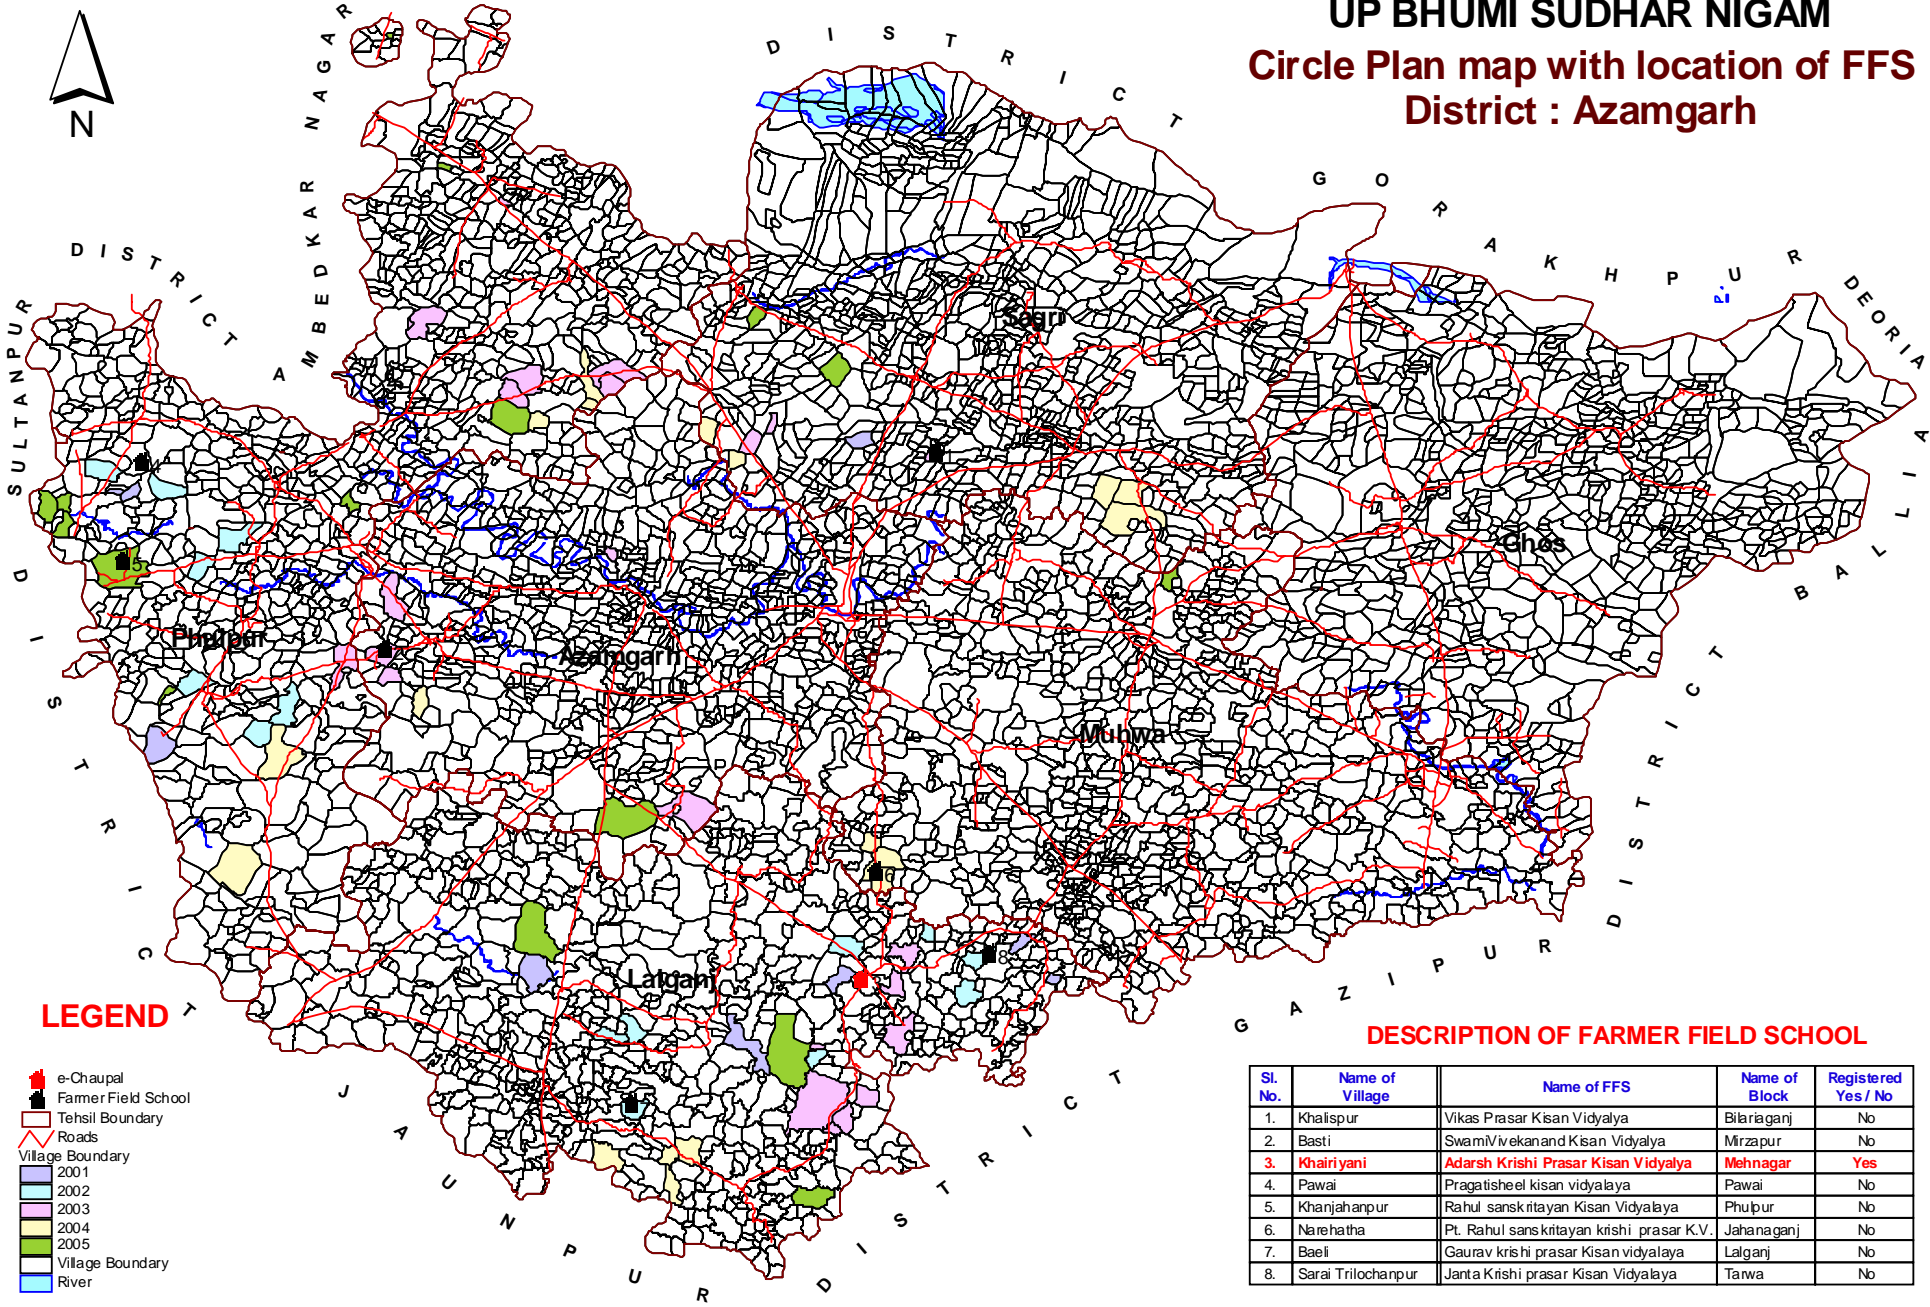

UP BHUMI SUDHAR NIGAM

Circle Plan map with location of FFS District : Azamgarh

LEGEND

- e-Chaupal
- Farmer Field School
- Tehsil Boundary
- Roads
- Village Boundary
- 2001
- 2002
- 2003
- 2004
- 2005
- Village Boundary
- River

DESCRIPTION OF FARMER FIELD SCHOOL

Sl. No.	Name of Village	Name of FFS	Name of Block	Registered Yes / No
1.	Khaispur	Vikas Prasar Kisan Vidyalaya	Bilariaganj	No
2.	Basti	Swami Vivekanand Kisan Vidyalaya	Mirzapur	No
3.	Khairiyani	Adarsh Krishi Prasar Kisan Vidyalaya	Mehnagar	Yes
4.	Pawai	Pragatisheel kisan vidyalaya	Pawai	No
5.	Khanjahanpur	Rahul sanskritayan Kisan Vidyalaya	Phulpur	No
6.	Narehatha	Pt. Rahul sanskritayan krishi prasar K.V.	Jahanaganj	No
7.	Baeli	Gaurav krishi prasar Kisan vidyalaya	Lalganj	No
8.	Sarai Trilochanpur	Janta Krishi prasar Kisan Vidyalaya	Tarwa	No