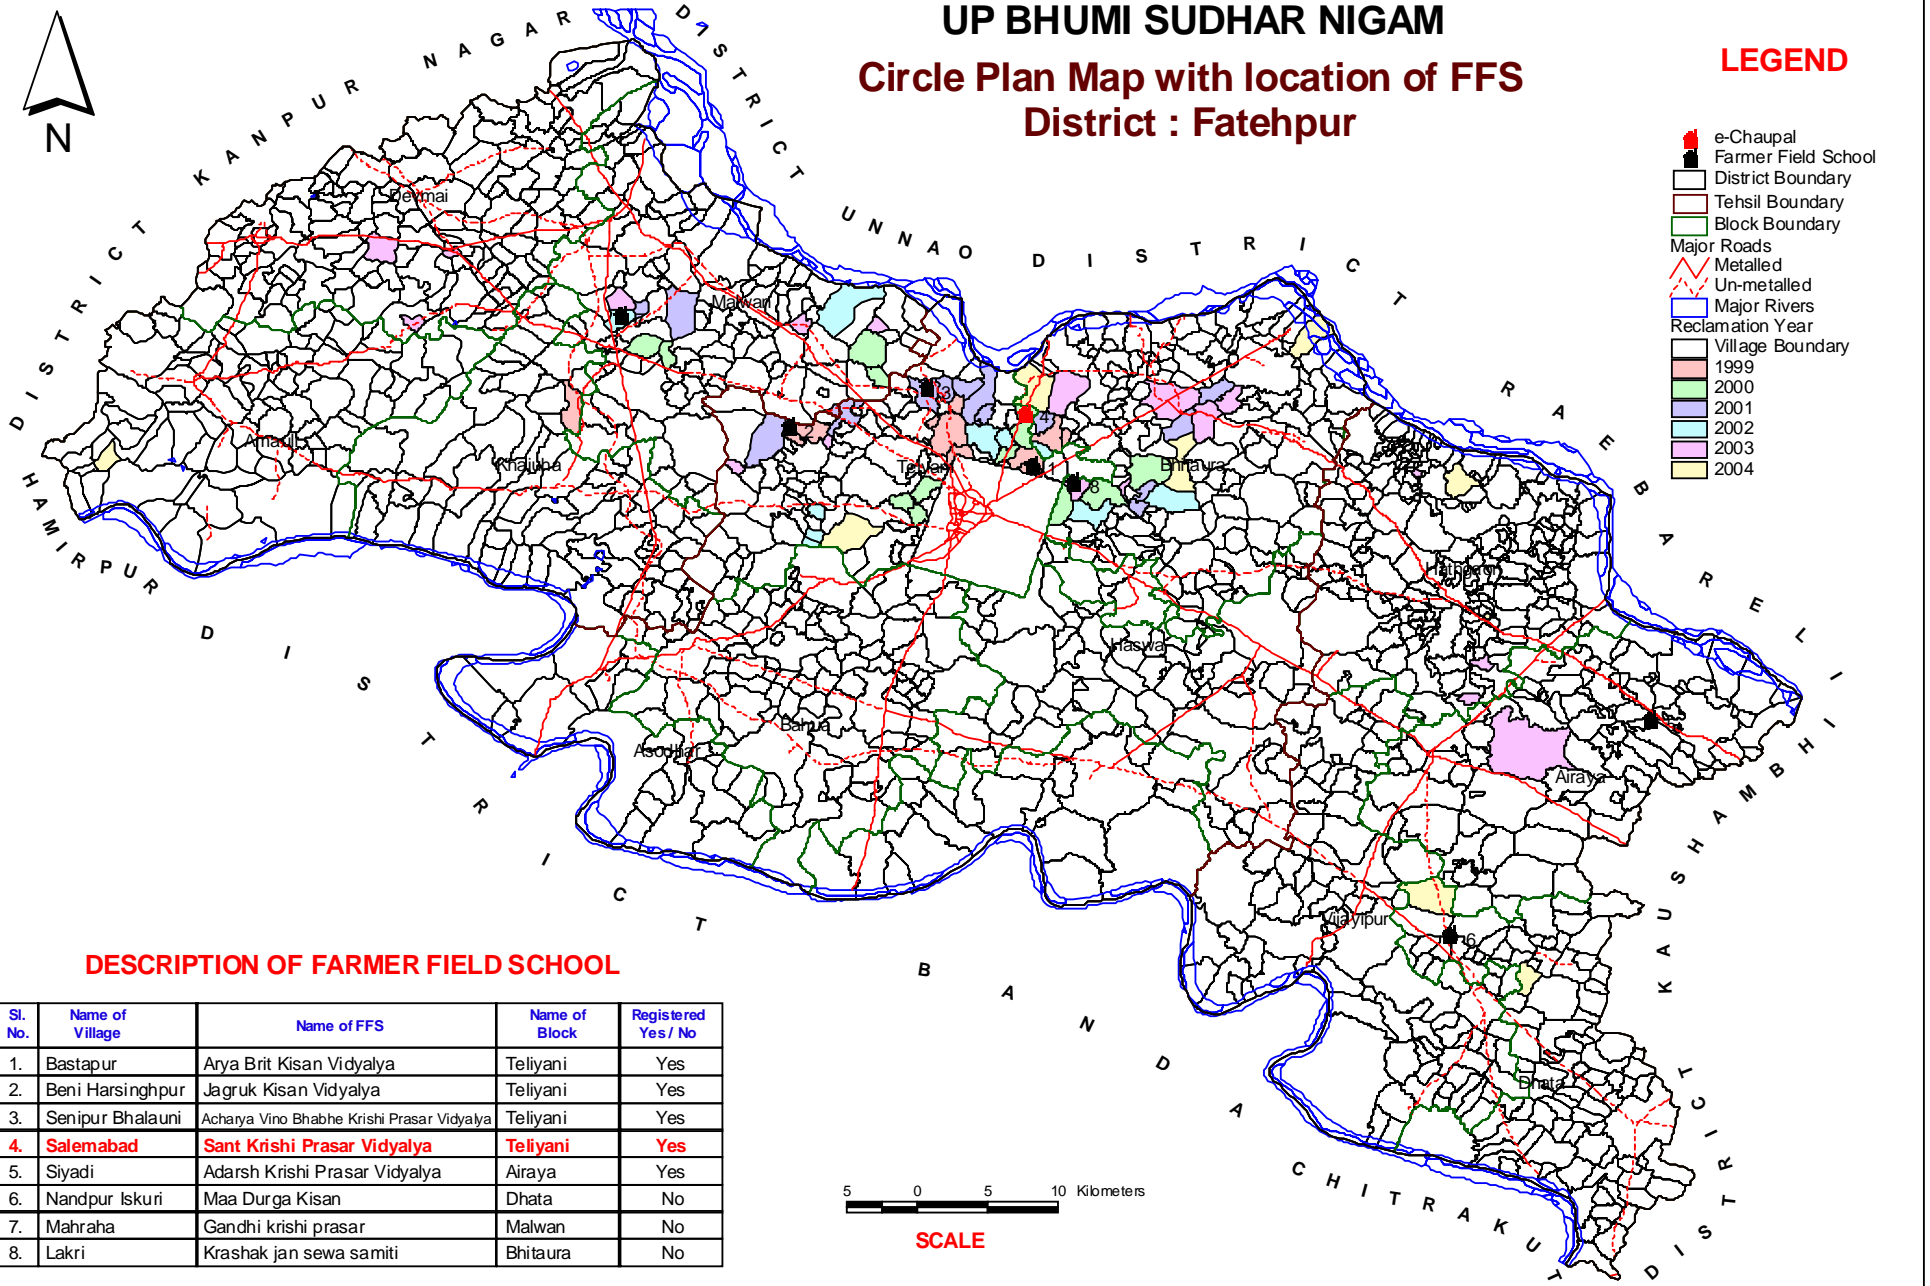

UP BHUMI SUDHAR NIGAM

Circle Plan Map with location of FFS

District : Fatehpur

LEGEND

-  e-Chaupal
-  Farmer Field School
-  District Boundary
-  Tehsil Boundary
-  Block Boundary
- Major Roads
 -  Metalled
 -  Un-metalled
-  Major Rivers
- Reclamation Year
 -  Village Boundary
 -  1999
 -  2000
 -  2001
 -  2002
 -  2003
 -  2004

DESCRIPTION OF FARMER FIELD SCHOOL

Sl. No.	Name of Village	Name of FFS	Name of Block	Registered Yes/ No
1.	Bastapur	Arya Brit Kisan Vidyalya	Teliyani	Yes
2.	Beni Harsinghpur	Jagruk Kisan Vidyalya	Teliyani	Yes
3.	Senipur Bhalauni	Acharya Vino Bhabhe Krishi Prasar Vidyalya	Teliyani	Yes
4.	Salemabad	Sant Krishi Prasar Vidyalya	Teliyani	Yes
5.	Siyadi	Adarsh Krishi Prasar Vidyalya	Airaya	Yes
6.	Nandpur Iskuri	Maa Durga Kisan	Dhata	No
7.	Mahraha	Gandhi krishi prasar	Malwan	No
8.	Lakri	Krashak jan sewa samiti	Bhitaura	No

5 0 5 10 Kilometers

SCALE