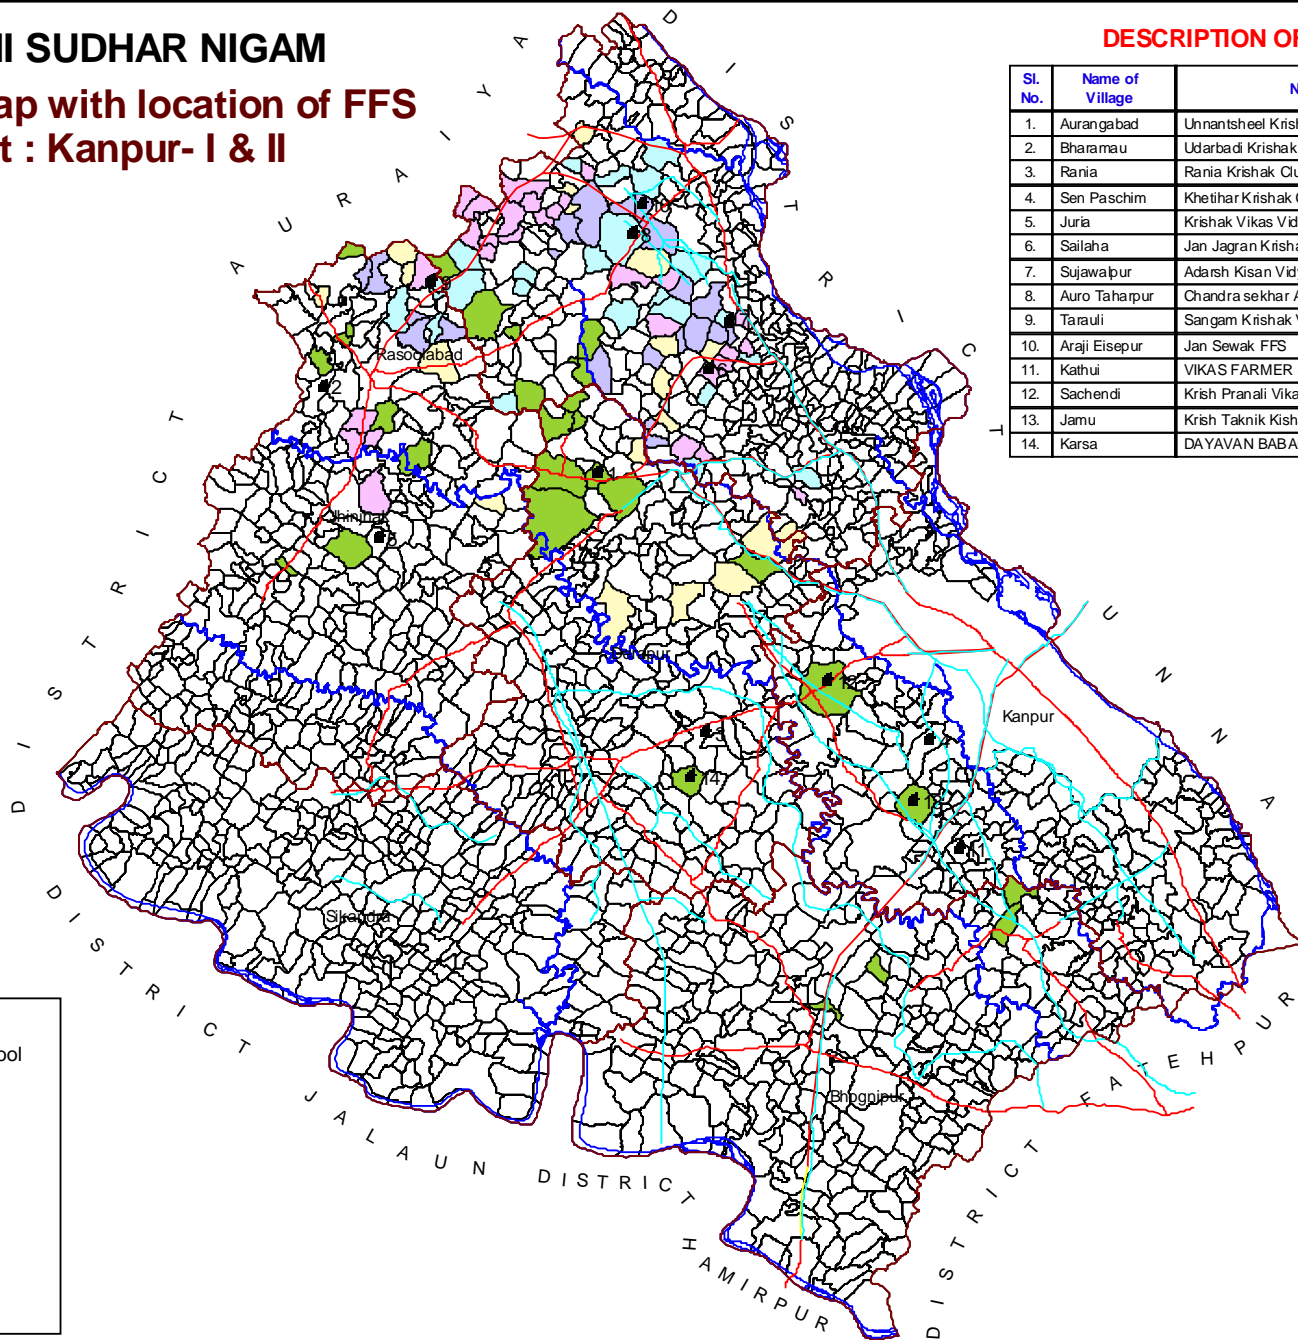

UP BHUMI SUDHAR NIGAM

Circle Plan Map with location of FFS District : Kanpur- I & II

DESCRIPTION OF FARMER FIELD SCHOOL

Sl. No.	Name of Village	Name of FFS	Name of Block	Registered Yes / No
1.	Aurangabad	Unnatsheel Krishak Vidyalaya	Derapur	Yes
2.	Bharamau	Udarbadi Krishak Club	Rasulabad	Yes
3.	Rania	Rania Krishak Club	Sarwan Khera	No
4.	Sen Paschim	Khetihar Krishak Club	Sachendi	No
5.	Juria	Krishak Vikas Vidyalaya	Derapur	Yes
6.	Sailaha	Jan Jagran Krishak Vidyalaya Samiti	Shivrajpur	Yes
7.	Sujawalpur	Adarsh Kisan Vidyalaya Samiti	Bihaur	Yes
8.	Auro Taharpur	Chandra sekhar Azad Jan Kalyan FFS	Kakwan	No
9.	Tarauli	Sangam Krishak Vidyalaya	Rasulabad	No
10.	Araji Eisepur	Jan Sewak FFS	Kakwan	No
11.	Kathui	VIKAS FARMER SCHOOL	Vidhunu	Yes
12.	Sachendi	Krish Pranali Vikas Kishan Vidhalaya	Kalyanpur	No
13.	Jamu	Krish Taknik Kishan Vidhalaya	Vidhunu	No
14.	Karsa	DAYAVAN BABAGRAMIN VIKAS SANSTHAN	Sarwan Khera	Yes

LEGEND

	Famer Field School
	Tehsil Boundary
	Canal
	Road
	River
Reclamation Year	
	2001
	2002
	2003
	2004
	2005
	Village Boundary