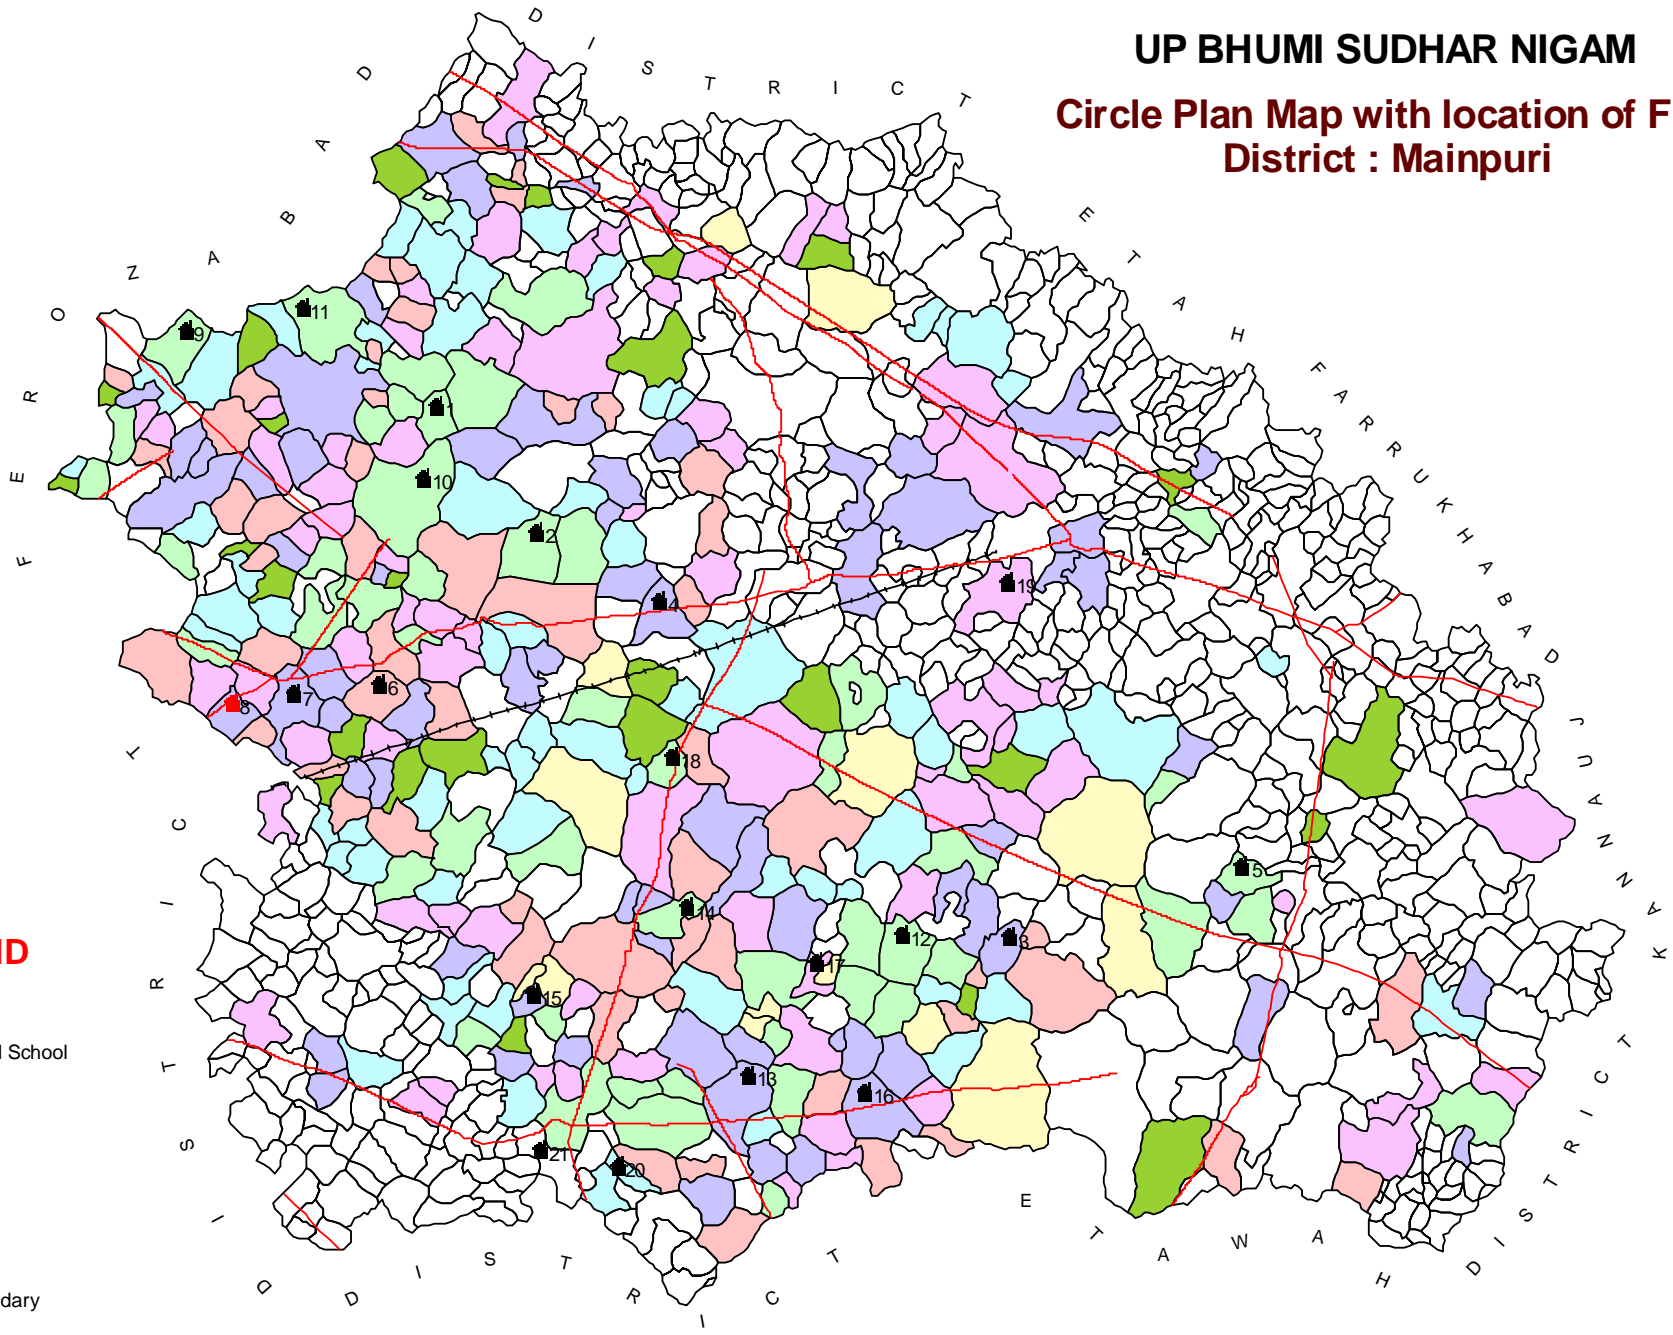

# UP BHUMI SUDHAR NIGAM

## Circle Plan Map with location of FFS District : Mainpuri

### LEGEND

- e-Chaupal
- Farmer Field School
- Roads
- Rail Line
- Reclamation Year**
  - 1999
  - 2000
  - 2001
  - 2002
  - 2003
  - 2004
  - 2005
- Village Boundary

**DESCRIPTION OF FARMER FIELD SCHOOL  
DISTRICT : MAINPURI**