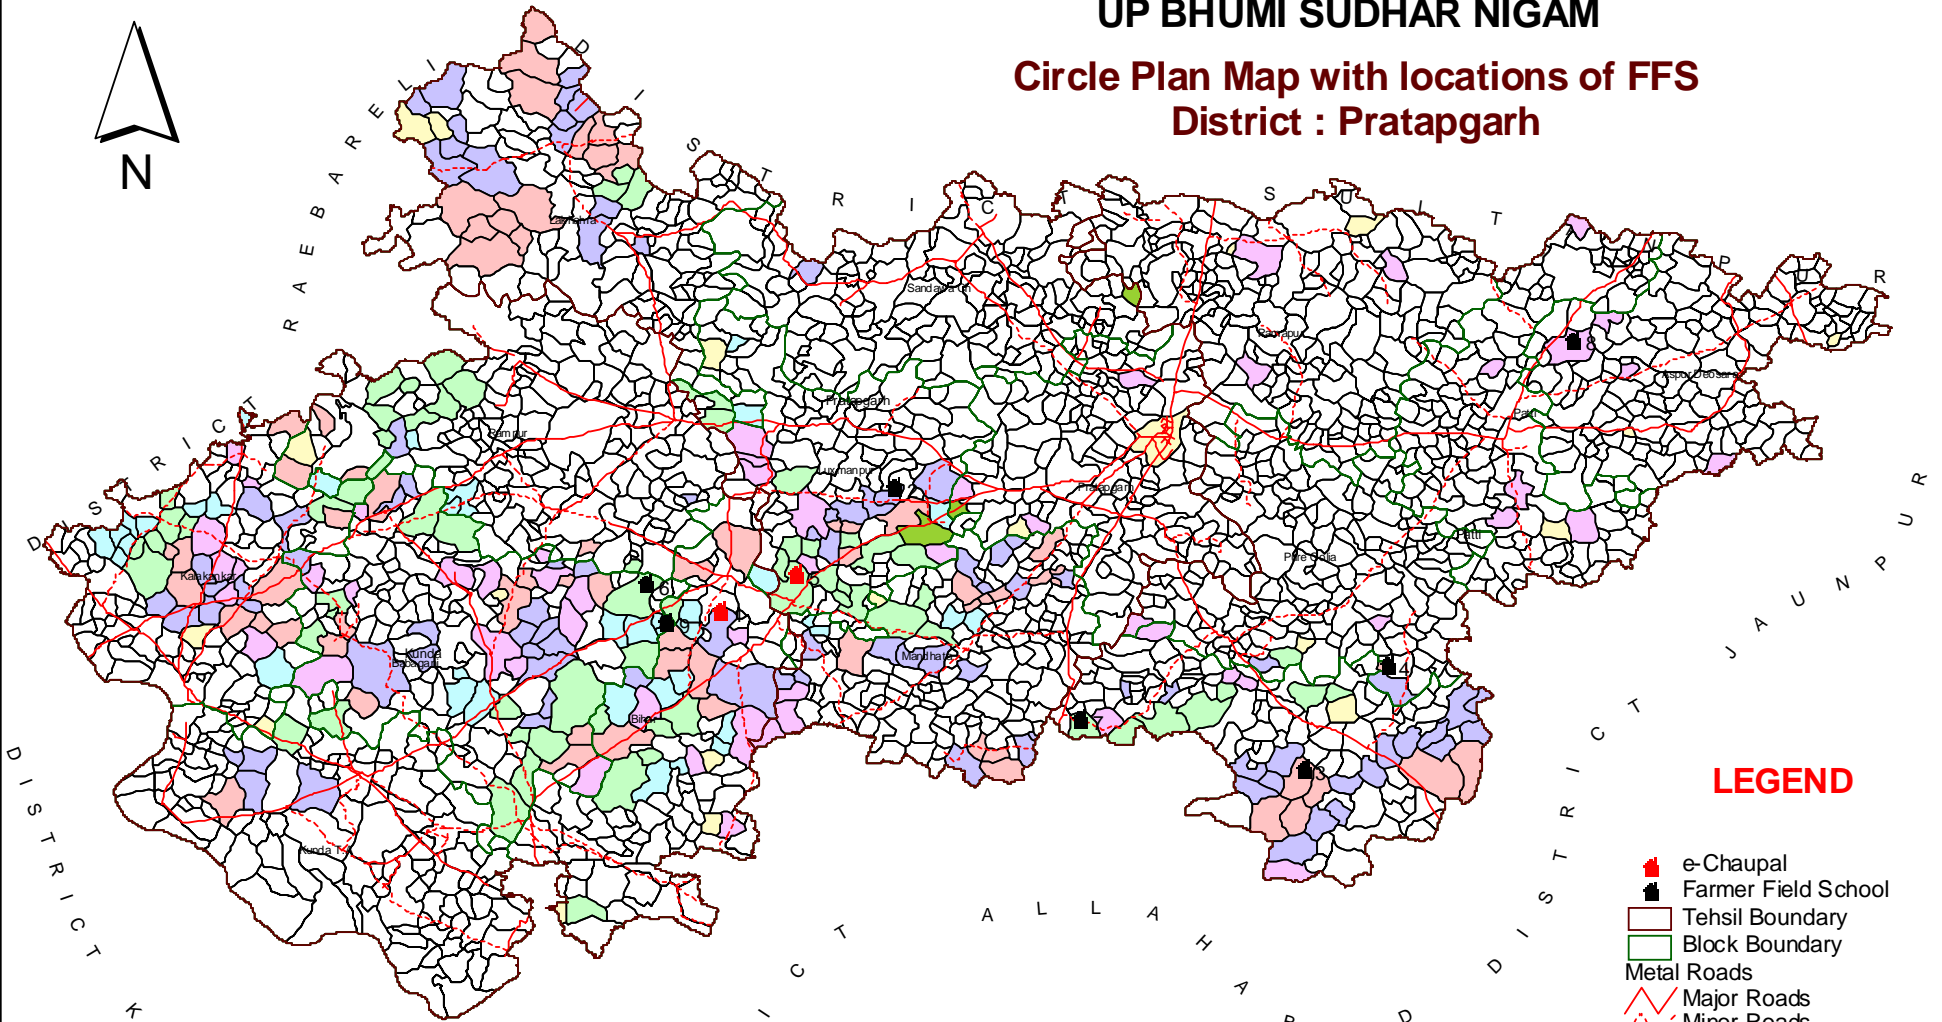

UP BHUMI SUDHAR NIGAM

Circle Plan Map with locations of FFS District : Pratapgarh

LEGEND

- e-Chaupal
- Farmer Field School
- Tehsil Boundary
- Block Boundary
- Metal Roads
- Major Roads
- Minor Roads
- Reclamation Year**
- 1999
- 2000
- 2001
- 2002
- 2003
- 2004
- 2005
- Village Boundary

DESCRIPTION OF FARMER FIELD SCHOOL

Sl. No.	Name of Village	Name of FFS	Name of Block	Registered Yes / No
1.	Kashipur Dubki	Kisan Vikas Vidyalaya	Bihar	Yes
2.	Puranpur Khajur	Bhumitra Krishi Sahbhagi Kisan Vidyalaya	Laxmanpur	Yes
3.	Burha	Adarsh Prasar Kisan Vidyalaya	Rampur	No
4.	Sarai Nirbhay	Vikas Kishak Sahyogi Kisan Vidyalaya	Rampur	Yes
5.	Jethwara	Sarvoday Sahbhagi Krishak Uthhan Vidy.	Laxmanpur	Yes
6.	Nariawan	Sahbhagi Krishi Prasar Kisan Vidyalaya	Babaganj	No
7.	Tawakkalpur	Sahbhagi Krishi Prasar Kisan Vidyalaya	Rampur	No
8.	Aurain	Adarsh Kisan Vidyalay sansthan	Aspur Deosara	No
9.	Khemkaranpur	Krish Prasar Kisan Vidyalay	Babaganj	Yes