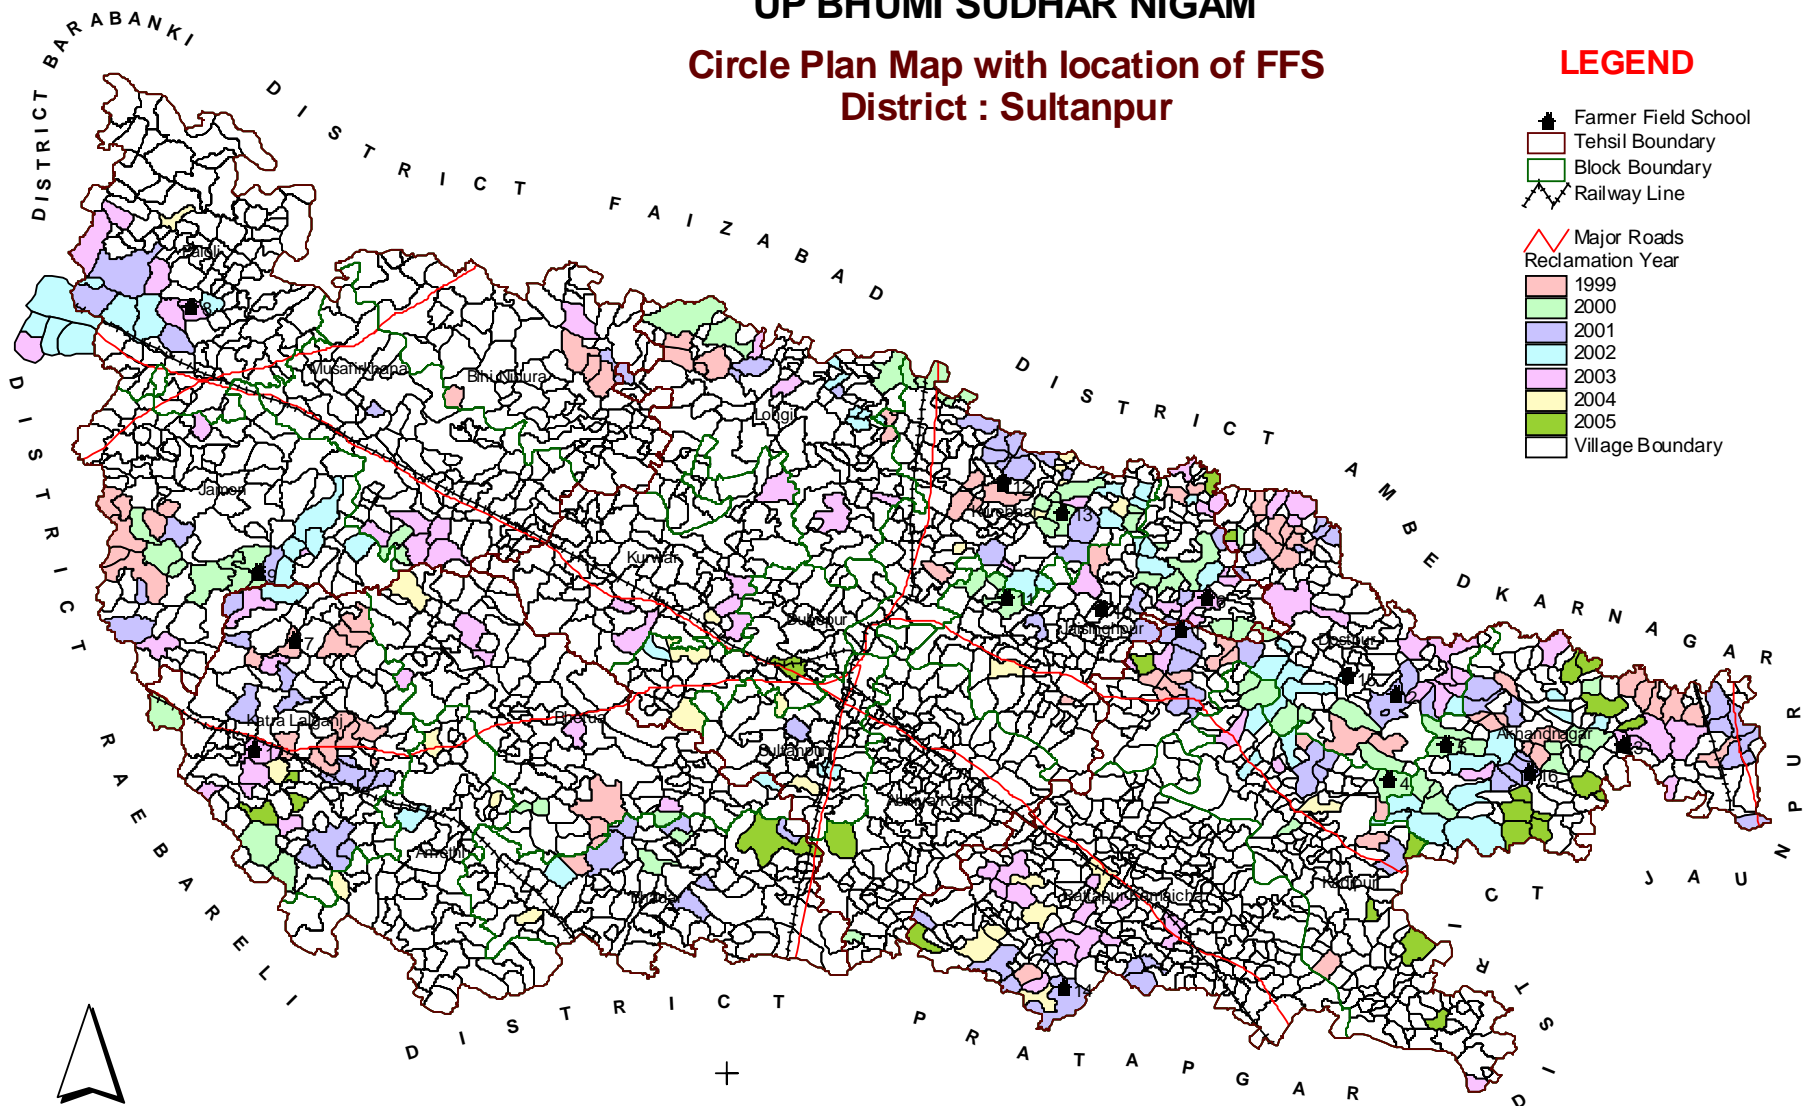

UP BHUMI SUDHAR NIGAM

Circle Plan Map with location of FFS

District : Sultanpur

LEGEND

-  Farmer Field School
-  Tehsil Boundary
-  Block Boundary
-  Railway Line
-  Major Roads
- Reclamation Year
 -  1999
 -  2000
 -  2001
 -  2002
 -  2003
 -  2004
 -  2005
 -  Village Boundary

**DESCRIPTION OF FARMER FIELD SCHOOL
DISTRICT : SULTANPUR**

Sl. No.	Name of Village	Name of FFS	Name of Block	Registered Yes / No	PM Unit
1	Dharsauli	Bahumukhi Vikas Kisan Club	Dostpur	Yes	PM-2
2	Dulhapur	Vikas seel Kisan Vidyalya	Dostpur	No	PM-2
3	Behra Bhari	Jan Jagriti Kisan Vidyalya	Akhandnagar	Yes	PM-2
4	Amrethu Dagia	Jai Banjari Ma Kisan Vidyalya	Kadipur	Yes	PM-2
5	Palia devapur	Pragtisheel Kisan Vidyalya	Akhandnagar	No	PM-2
6	Bhabhot	Jai Ma Saraswati Kisan Vidyalya	Jaisinghpur	No	PM-2
7	Tulsipur	Sri Hanumat Krishi Vgyan Pathshala	Katra Lalganj	Yes	PM-3
8	Barsanda	Ekta Krishak Vidyalya	Baldi Rai	Yes	PM-3
9	Bhoe	Manav Vikas Krishak Vidyalya	Jamon	Yes	PM-3
10	Saitha	Jai Bajrang Kisan Vidyalya	Jaisinghpur	Yes	PM-3
11	Vaidaha	Azad Kisan Vidyalya	Jaisinghpur	Yes	PM-1
12	Arwalkiri Karwat	Krishi Prasar Kisan Vidyalya	Kurebhar	Yes	PM-1
13	Dhudhu	Jan Jagriti Krishi Prasar Vidyalya	Kurebhar	Yes	PM-1
14	Tato Muraini	Gramodaya Krishi Prasar Vidyalya	Dostpur	Yes	PM-1
15	Hariharpur	Adarsh Krishi Prasar Kisan Vidyalya	Dostpur	No	PM-1
16	Alipur Kappa	Krishak Kisan Vidyalya	Akhandnagar	No	PM-2
17	Barna Tikar	Shiv Shakti Krishak Vidyalya	Katra Lalganj	No	PM-3
* 18	Sahawar	Navchetna Krishak Club	Trivediganj	No	PM-3

* This FFS is situated in Trivediganj Block of Barabanki District.