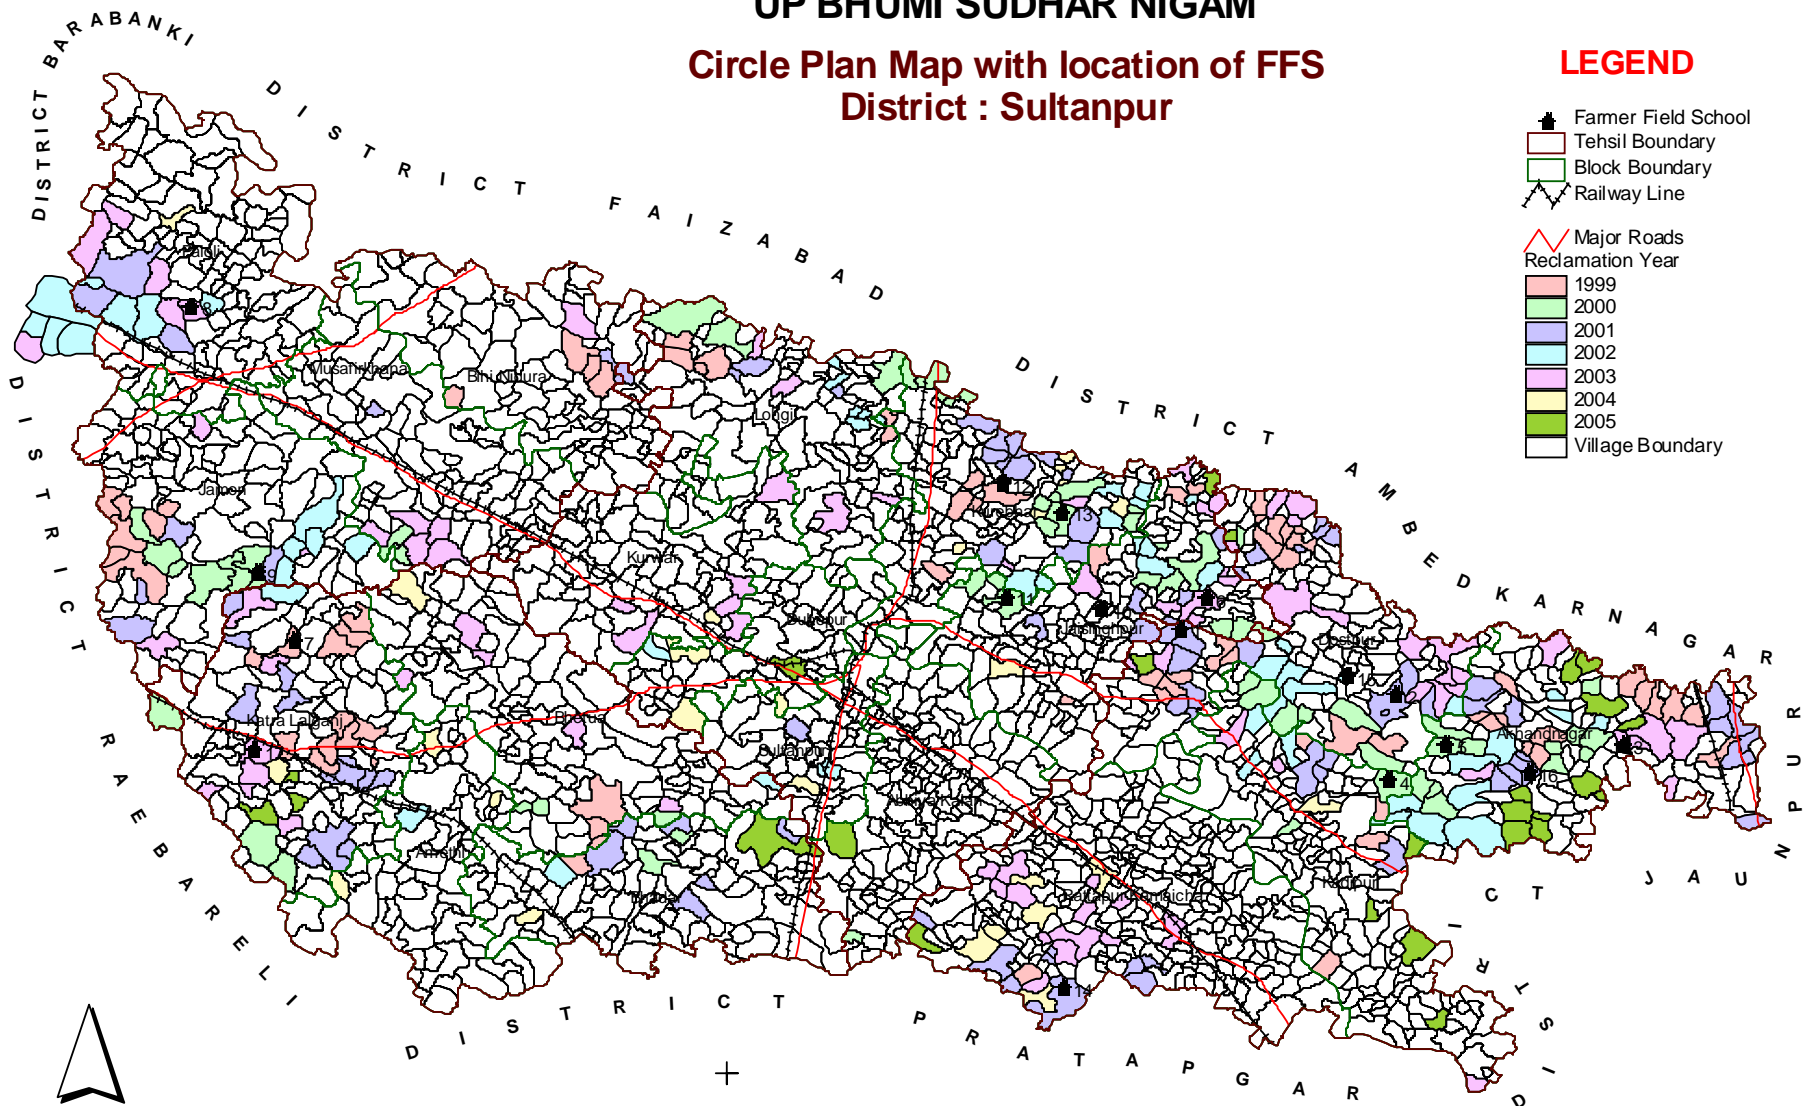

UP BHUMI SUDHAR NIGAM

Circle Plan Map with location of FFS District : Sultanpur

LEGEND

- Farmer Field School
- Tehsil Boundary
- Block Boundary
- Railway Line
- Major Roads
- Reclamation Year
 - 1999
 - 2000
 - 2001
 - 2002
 - 2003
 - 2004
 - 2005
 - Village Boundary

**DESCRIPTION OF FARMER FIELD SCHOOL
DISTRICT : SULTANPUR**

Sl. No.	Name of Village	Name of FFS	Name of Block	Registered Yes / No	PM Unit
1	Dharsauli	Bahumukhi Vikas Kisan Club	Dostpur	Yes	PM-2
2	Dulhapur	Vikas seel Kisan Vidyalya	Dostpur	No	PM-2
3	Behra Bhari	Jan Jagriti Kisan Vidyalya	Akhandnagar	Yes	PM-2
4	Amrethu Dagia	Jai Banjari Ma Kisan Vidyalya	Kadipur	Yes	PM-2
5	Palia devapur	Pragtisheel Kisan Vidyalya	Akhandnagar	No	PM-2
6	Bhabhot	Jai Ma Saraswati Kisan Vidyalya	Jaisinghpur	No	PM-2
7	Tulsipur	Sri Hanumat Krishi Vgyan Pathshala	Katra Lalganj	Yes	PM-3
8	Barsanda	Ekta Krishak Vidyalya	Baldi Rai	Yes	PM-3
9	Bhoe	Manav Vikas Krishak Vidyalya	Jamon	Yes	PM-3
10	Saitha	Jai Bajrang Kisan Vidyalya	Jaisinghpur	Yes	PM-3
11	Vaidaha	Azad Kisan Vidyalya	Jaisinghpur	Yes	PM-1
12	Arwalkiri Karwat	Krishi Prasar Kisan Vidyalya	Kurebhar	Yes	PM-1
13	Dhudhu	Jan Jagriti Krishi Prasar Vidyalya	Kurebhar	Yes	PM-1
14	Tato Muraini	Gramodaya Krishi Prasar Vidyalya	Dostpur	Yes	PM-1
15	Hariharpur	Adarsh Krishi Prasar Kisan Vidyalya	Dostpur	No	PM-1
16	Alipur Kappa	Krishak Kisan Vidyalya	Akhandnagar	No	PM-2
17	Barna Tikar	Shiv Shakti Krishak Vidyalya	Katra Lalganj	No	PM-3
* 18	Sahawar	Navchetna Krishak Club	Trivediganj	No	PM-3

* This FFS is situated in Trivediganj Block of Barabanki District.