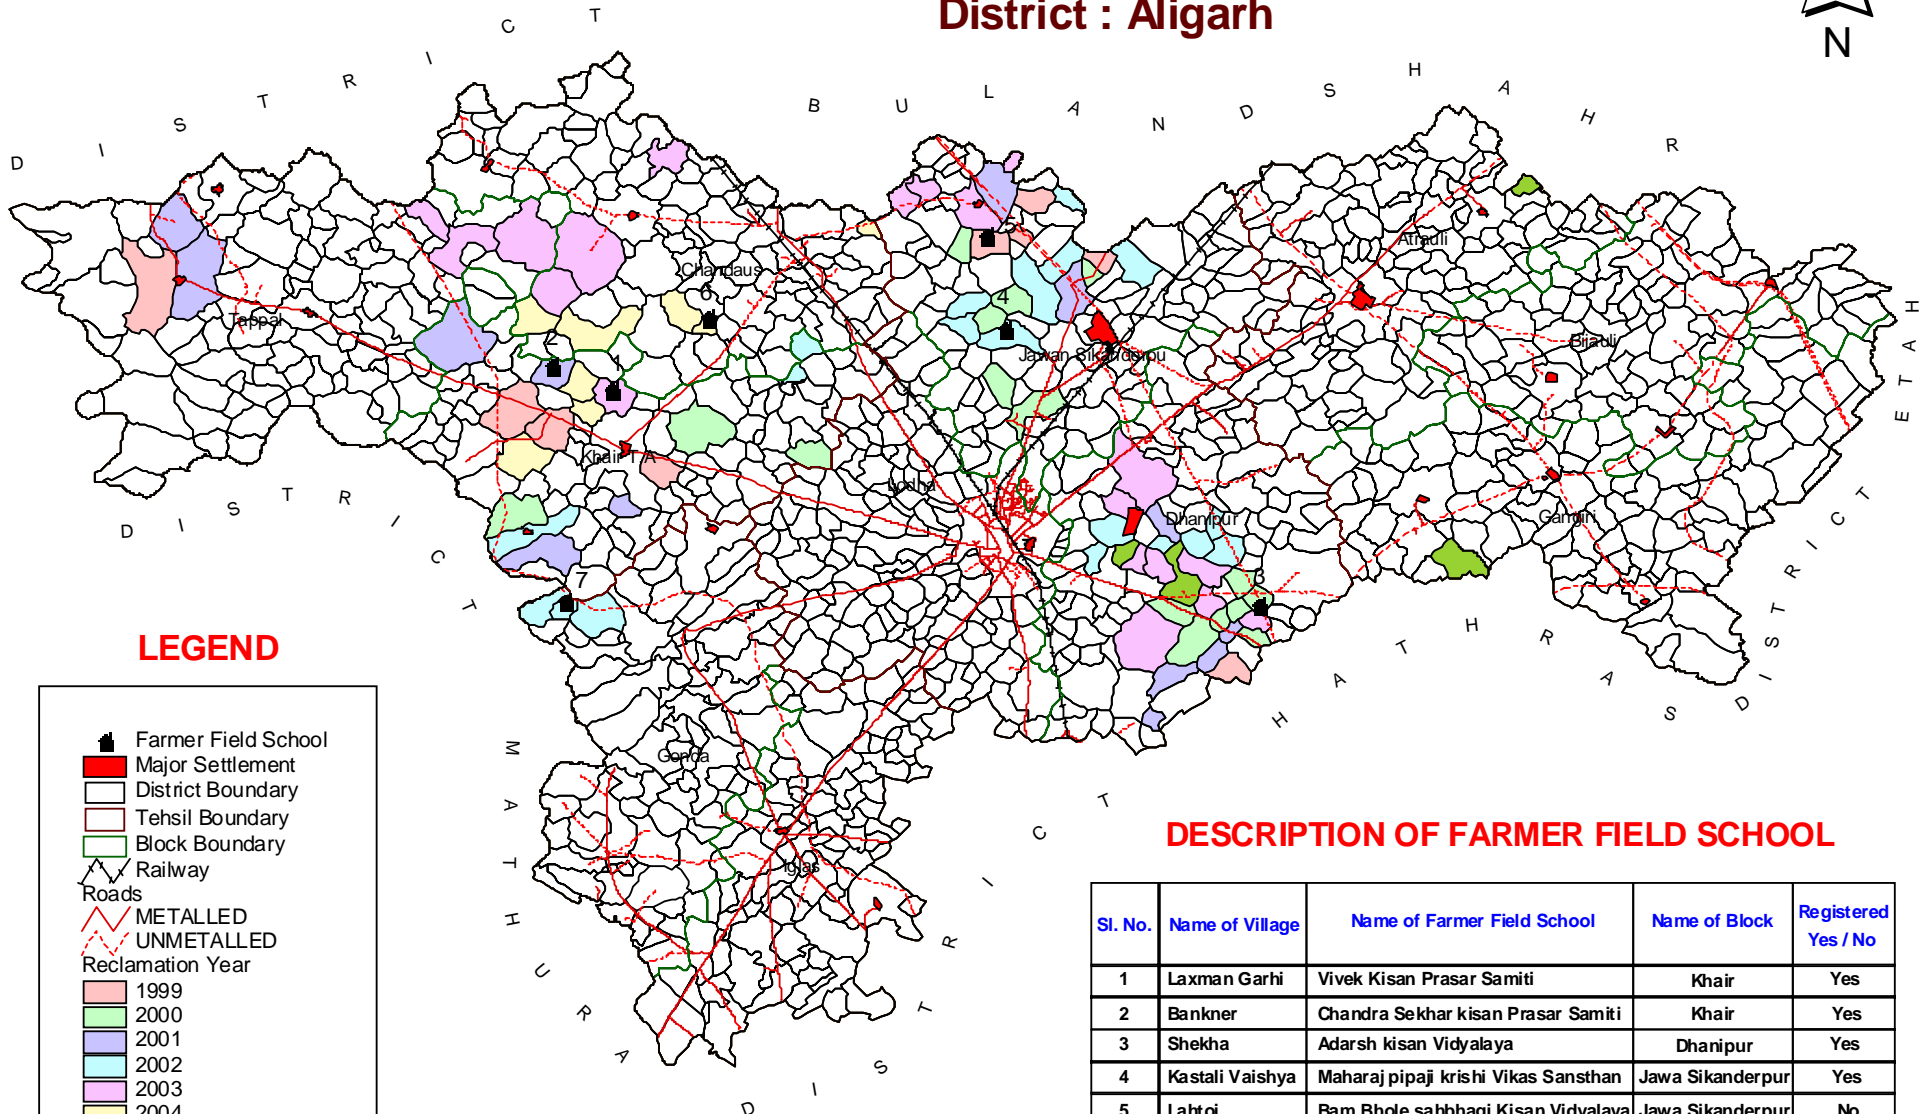

UP SODICLANDS RECLAMATION PROJECT-II

Circle Plan Map with location of FFS District : Aligarh

LEGEND

- Farmer Field School
- Major Settlement
- District Boundary
- Tehsil Boundary
- Block Boundary
- Railway
- Roads
- METALLED
- UNMETALLED
- Reclamation Year
- 1999
- 2000
- 2001
- 2002
- 2003
- 2004
- 2005
- Village Boundary

DESCRIPTION OF FARMER FIELD SCHOOL

Sl. No.	Name of Village	Name of Farmer Field School	Name of Block	Registered Yes / No
1	Laxman Garhi	Vivek Kisan Prasar Samiti	Khair	Yes
2	Bankner	Chandra Sekhar kisan Prasar Samiti	Khair	Yes
3	Shekha	Adarsh kisan Vidyalaya	Dhanipur	Yes
4	Kastali Vaishya	Maharaj pipaji krishi Vikas Sansthan	Jawa Sikanderpur	Yes
5	Lahtoi	Bam Bhole sahbhagi Kisan Vidyalaya	Jawa Sikanderpur	No
6	Aramgarhi	Adarsh kisan vidhyalay	Chandaus	No
7	Dahora	Baba DaniRam Krishi Uthan Samiti	Gonda	No